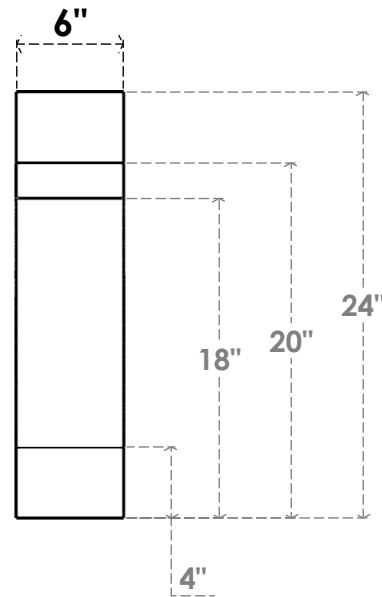

ITEM NUMBER: BRCPC060X18000X24000MRC

6"W X 18"D X 24"H MERCED ARCHITECTURAL GRADE PVC CLOSED KNEE BRACE

SIDE PROFILE

FRONT PROFILE

ISOMETRIC

EKENA MILLWORK
2300 WEST MAIN ST.
CLARKSVILLE, TX 75426
TOLL FREE: 866-607-0453
WWW.EKENAMILLWORK.COM