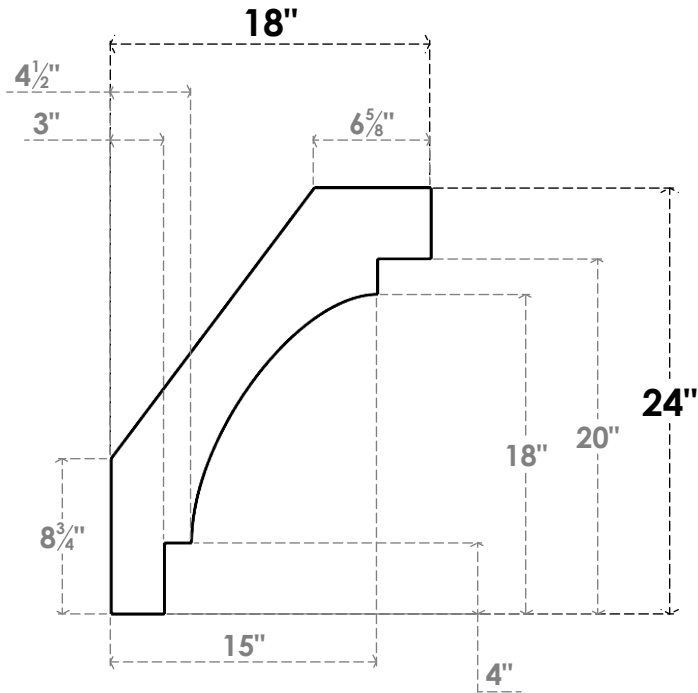

ITEM NUMBER: BRCPC060X18000X24000MRC

6"W X 18"D X 24"H MERCED ARCHITECTURAL GRADE PVC CLOSED KNEE BRACE

SIDE PROFILE

FRONT PROFILE

ISOMETRIC

EKENA MILLWORK
2300 WEST MAIN ST.
CLARKSVILLE, TX 75426
TOLL FREE: 866-607-0453
WWW.EKENAMILLWORK.COM

NOTES

1. INSTALLATION TO BE COMPLETED IN ACCORDANCE WITH MANUFACTURER'S SPECIFICATIONS.
2. DRAWING MAY NOT BE TO SCALE
3. THIS DRAWING IS INTENDED FOR DESIGN AND PLANNING PURPOSES ONLY.
4. ALL INFORMATION CONTAINED HEREIN WAS CURRENT AT THE TIME OF DEVELOPMENT BUT MUST BE REVIEWED AND APPROVED BY THE PRODUCT MANUFACTURER TO BE CONSIDERED ACCURATE.
5. ARCHITECTURAL GRADE PVC PRODUCTS ARE MADE FROM EXPANDED CELLULAR PVC AND COME NATURALLY WHITE BUT MAY BE PAINTED